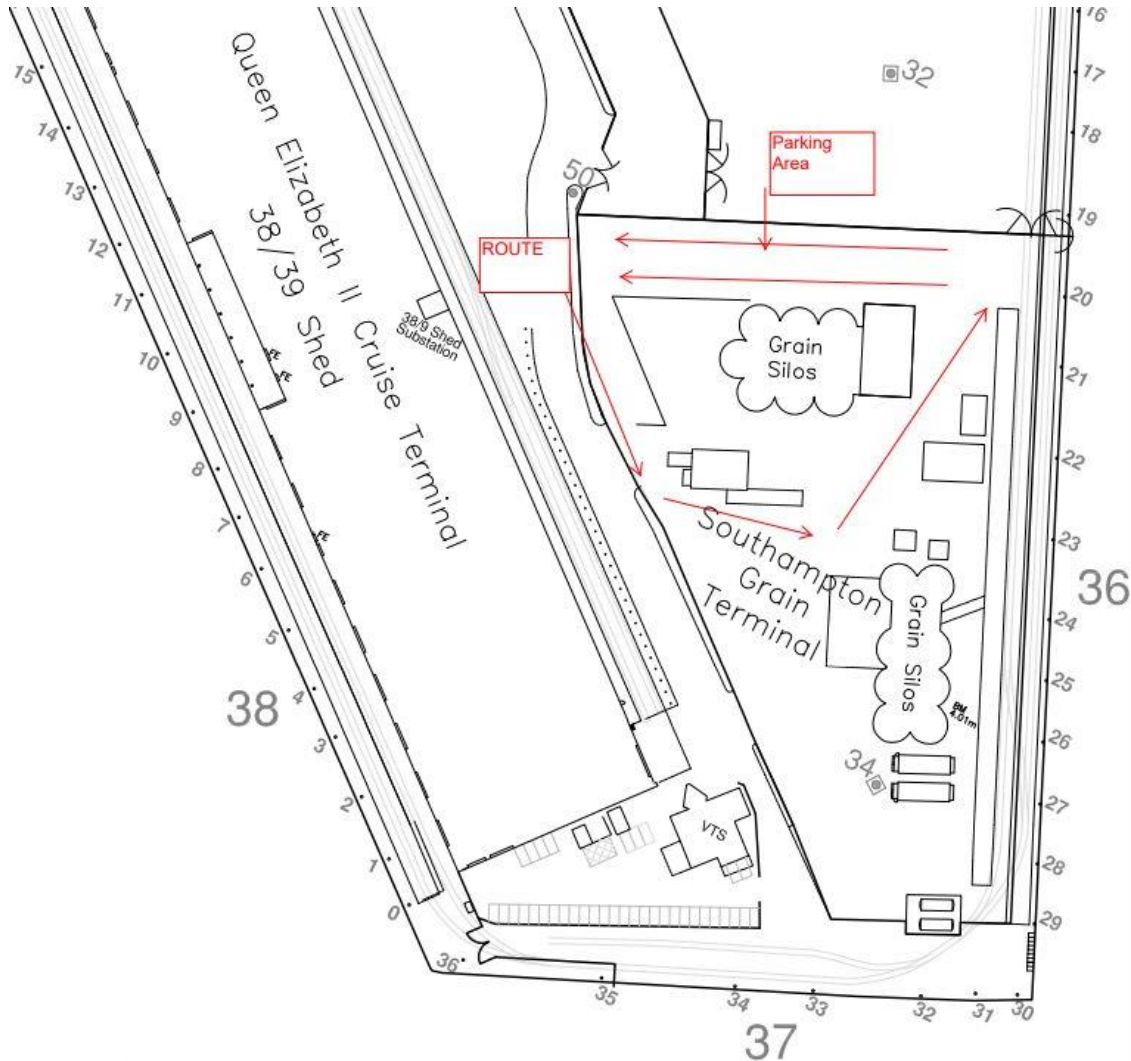

Berth 36

Eastern Docks, Dock Gate 4, Southampton – Berthing & Parking details

Driving by car?

If you are using a mobile phone or a Sat Nav, please use the address details below.

Test Road, Southampton, SO14 3GG.

Please follow the signs for “Shieldhall Parking”. Once you pass QE2 terminal, please see the route below to park your car. A Shieldhall crew member will also be there to assist you.

Can I walk to the ship?

Yes! If you are walking, you can enter Dock Gate 4 through the entrance or the exit. You may be asked to show your Shieldhall e-ticket so please have this to hand ready for the gate security.

Please be aware that this is a long walk from Dock Gate 4 entrance to the ship. It would take approximately 20 mins...